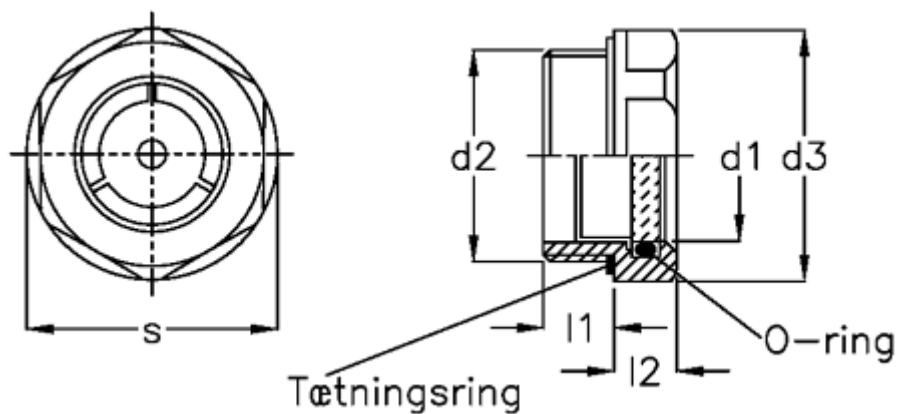

Data Sheet

Article number: 20900523

Description: E+G Oil level sight glass
GN 743-18-M26x1,5-A

Measures

d1	= 18
d2	= M26x1,5
d3	= 32
l1	= 9.0
l2	= 8.0
Max pressure	= -
Max vacuum mbar	= -
s	= 30